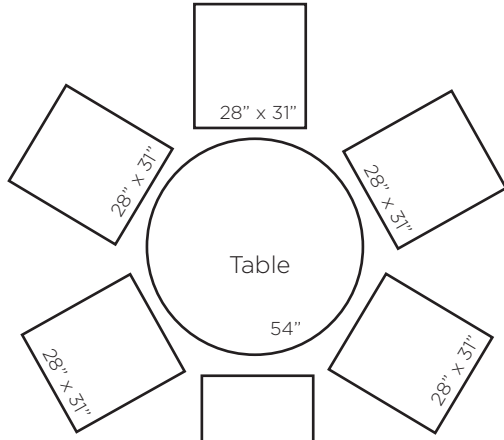

# Dining Room Furniture

Chair

21" x 25"

21" x 25"

Chair

21" x 25"

Table

72" x 36"

21" x 25"

Chair

21" x 25"

21" x 25"

Chair

Table

54"

Chair

Dining Table

102" x 43"

Dining Table

Chair

60" x 36"

Dining Table

36"

Dining Table

Chair

56" x 24"

48" x 24"

24"

40"

72" x 16"

16" x 20"

48" x 18"